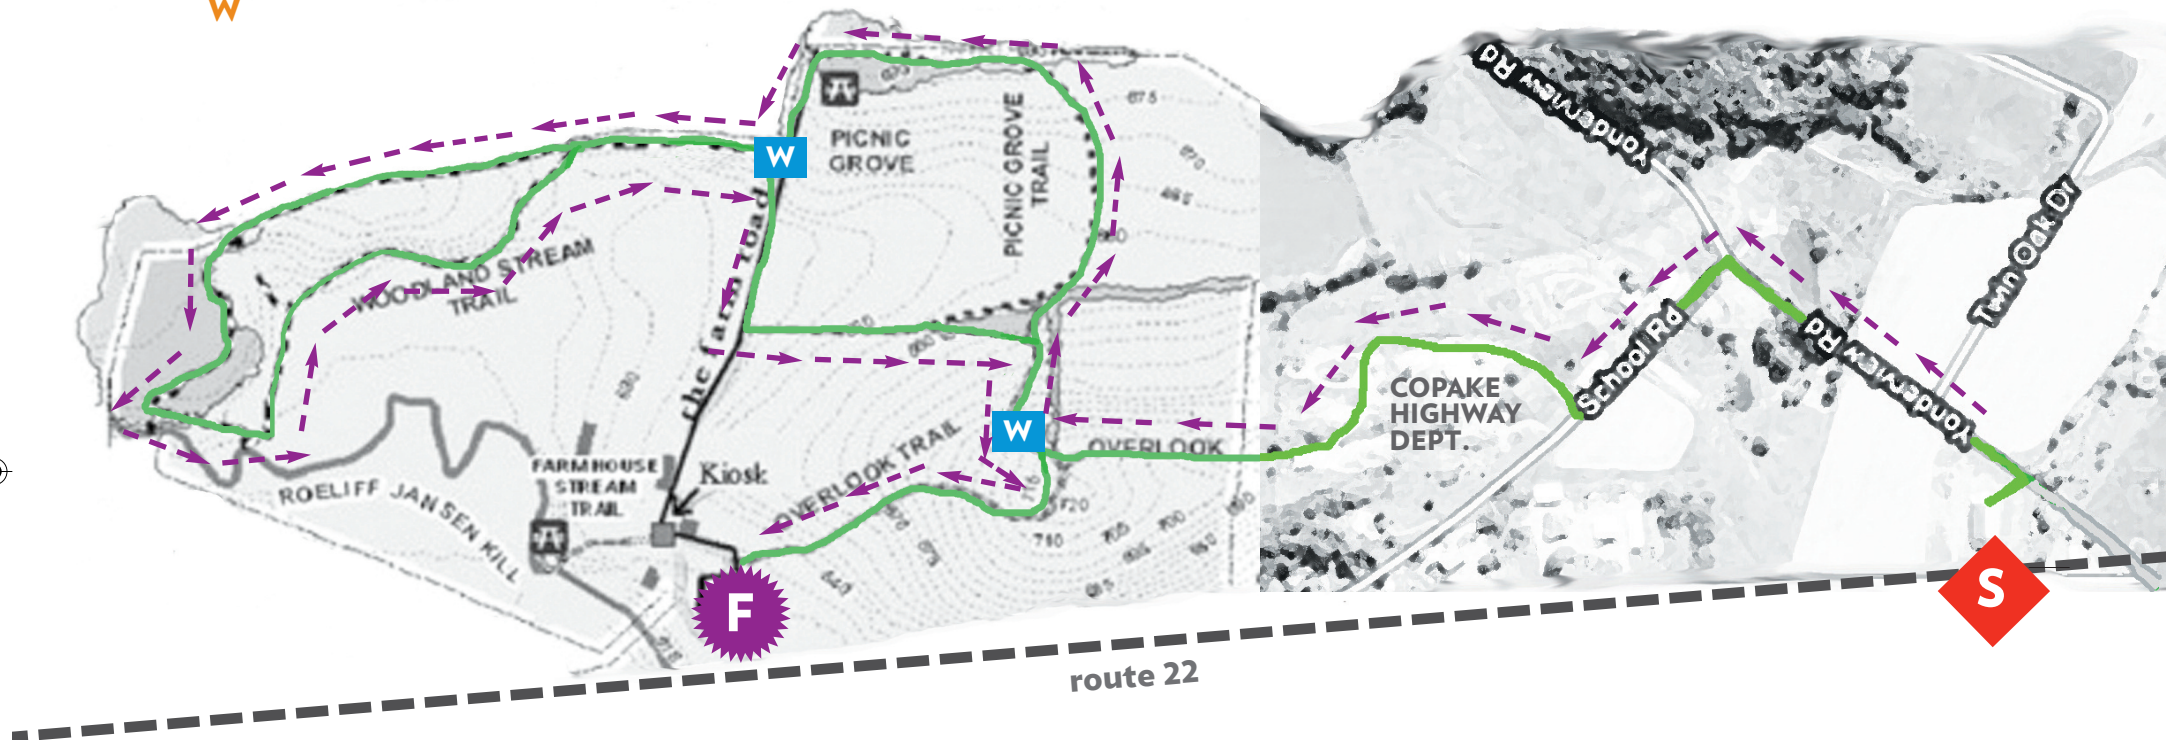

ELINOR'S WALK

TO SUPPORT THE LIBRARY
A 5 K WALKATHON

ROUTE MAP

 START	<p>Walkathon starts at Eastern States Well Drillers, 8960 Rt 22 Hillsdale, and ends in Roeliff Jansen Park.</p>
 WATER STATION	<p>You can start your walk any time between 10:30 am and 1:00 pm. The majority of the route is on the walking trails of the Roeliff Jansen Park.</p>
 FINISH LINE	<p>Watch for signs and painted arrows on the ground to show you the correct route.</p>
	<p>There are hills and some rough ground in the park. Take your time and have fun. You will pass water stops four times in the park.</p>
	<p>Please - no running, no dogs on the walk, and no open toe shoes.</p>