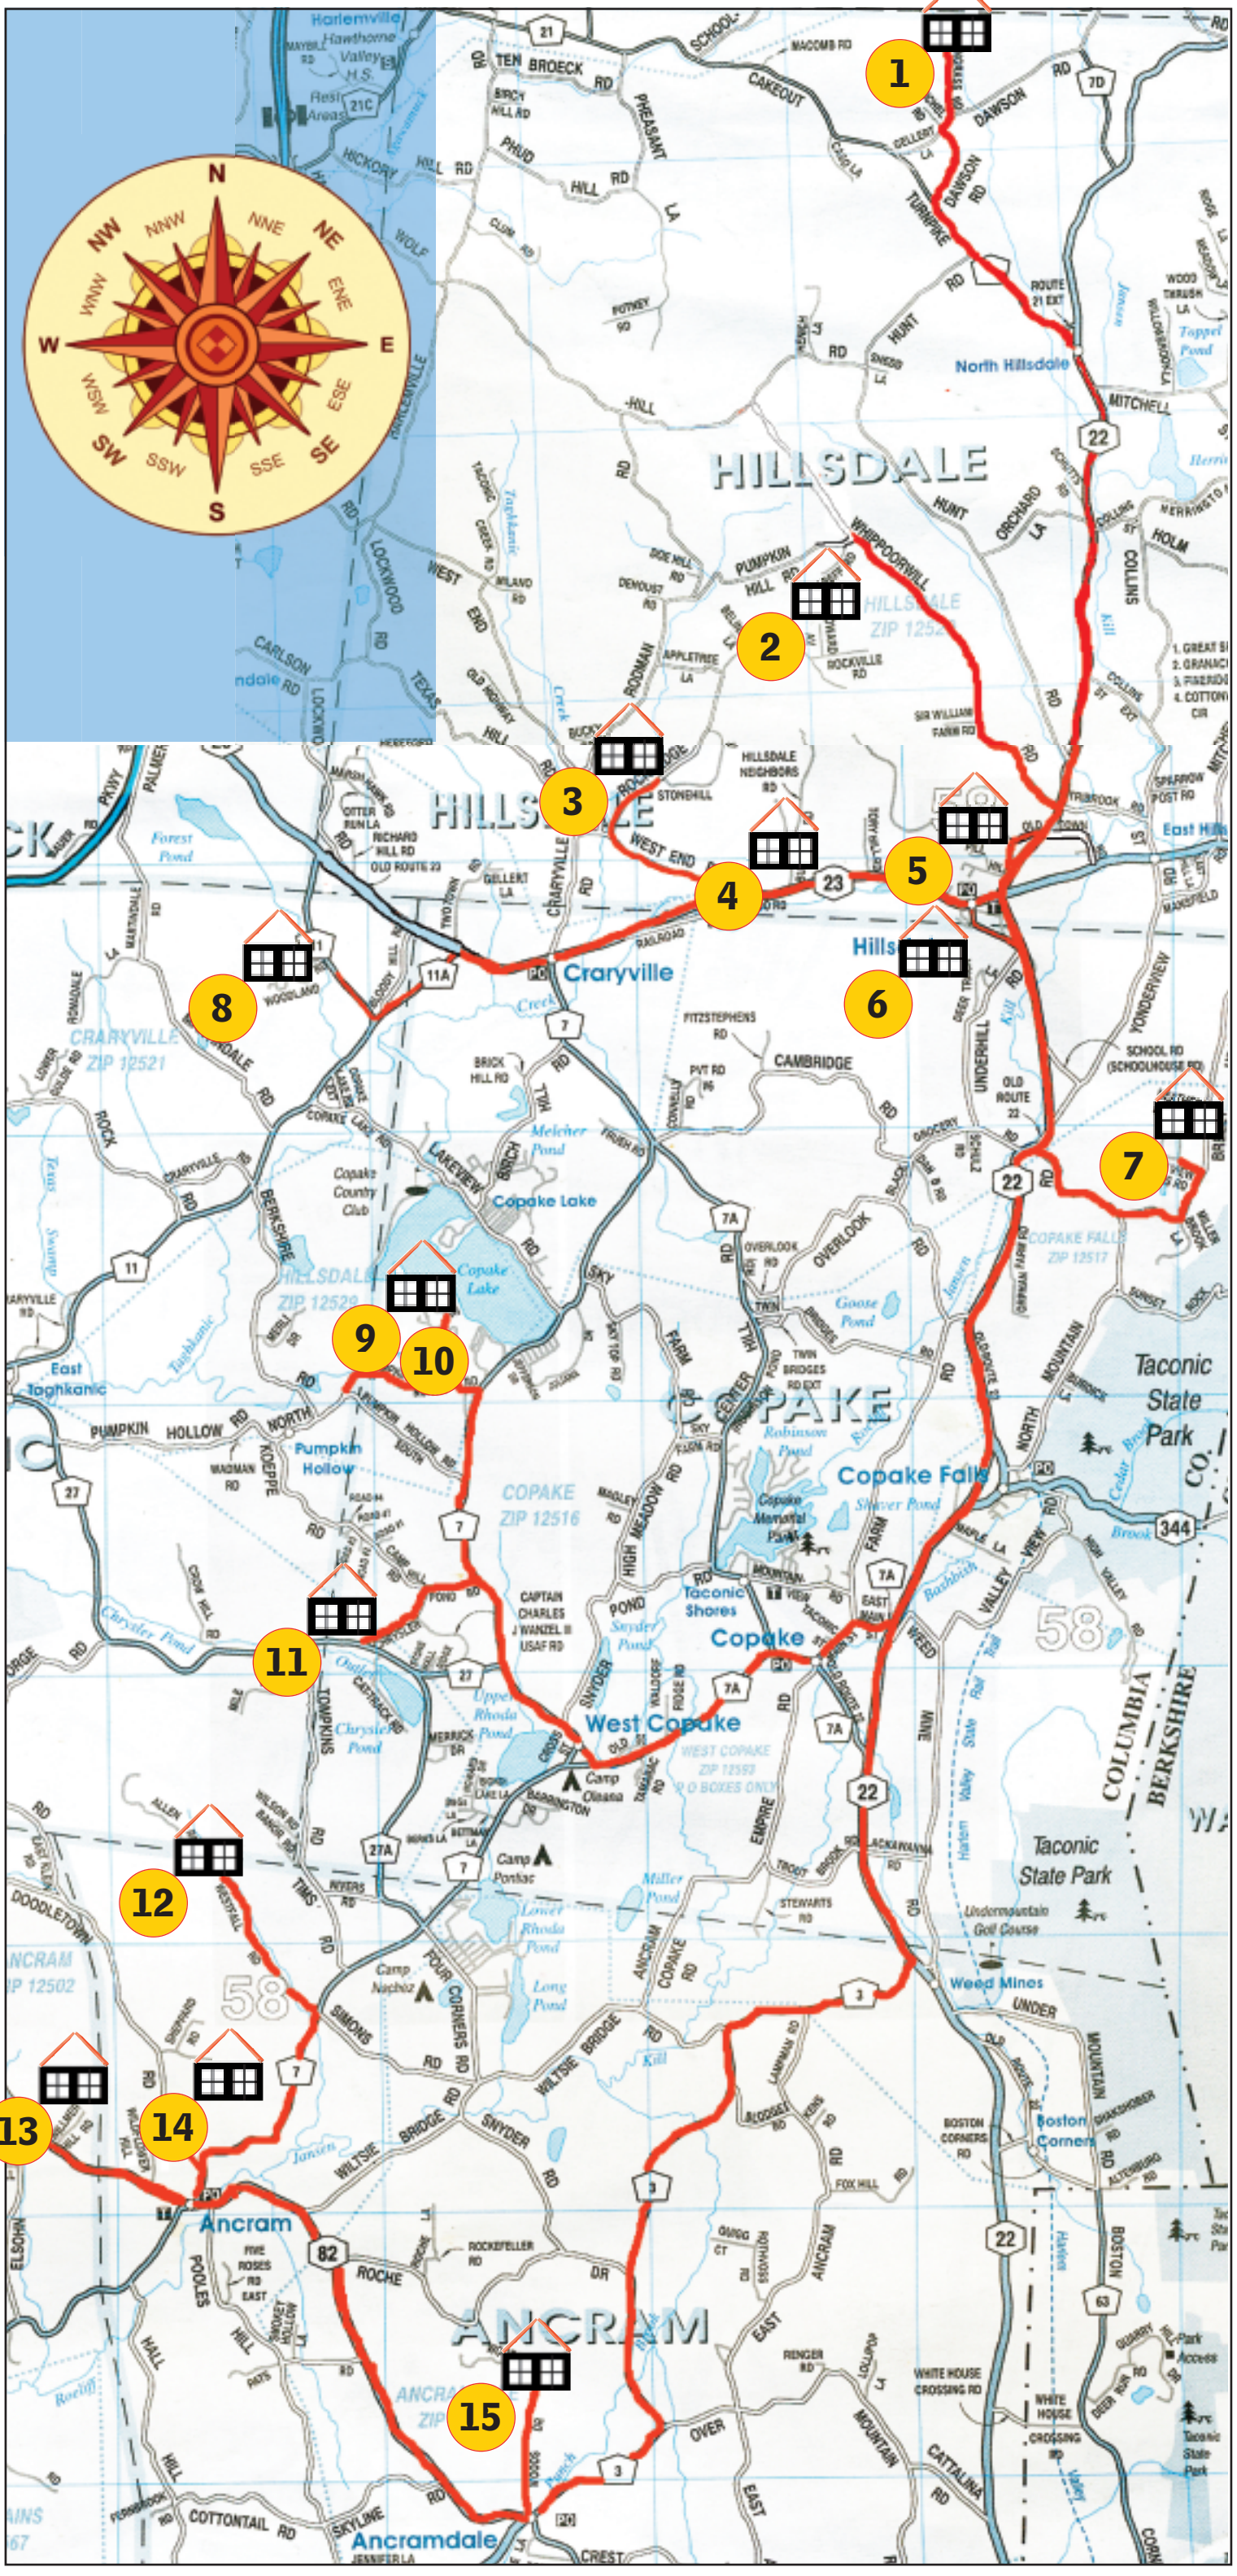

# ART STUDIO TOUR

ROELIFF JANSEN COMMUNITY LIBRARY

**MAP**

**DIRECTIONS**

**STARTING POINT**

All directions start from the Roe Jan Library Route 22. There are 15 studio's to tour - if you have any question please call or get lost please call the Library at 518.325.4101

- 1/ GINGRAS – GINGRAS RD. HILLSDALE**  
22N - left Cty 21 -Right Dawson Rd - Left Gingras Rd.
- 2/ RUDEY – 474 WHIPPORWILL RD. HILLSDALE**  
22N - left Whipporwill Rd.
- 3/ KUPPERSTEIN – 92 ROCKLEDGE D. HILLSDALE**  
22N - left 23 - Right West End Rd. - Right Rockledge Rd.
- 4/ WHEELER – 172 WEST END RD. HILLSDALE**  
22N - left 23 - Right West End Rd.
- 5/ BOELKE – OLD TOWN RD. HILLSDALE**  
Hillsdale 22N - left Old Town Rd.
- 6/ NEUMANN – 65 COLD WATER ST. HILLSDALE**  
Hillsdale 22N - left Anthony St. - Right Cold Water St.
- 7/ ROSEGARTEN – 81 HIGH VIEW FARM RD. COPAKE FALLS**  
22S - Left N. Mountain Rd. - Left Breezey Hill Rd. - Left Hgh View Farm Rd.
- 8/ SAFFER – 1520 CTY RTE 11 CRARYVILLE –**  
22N - Left 23 - Left on 11A (Beauty Highway and School ) right on 11.
- 9/ M. KALFUS – 11 COVE RD. COPAKE / HILLSDALE**  
22N - left 23 - Left Route 7 - Right on Pumpkin Hollow Road North - turn at blue mailbox
- 10/ L. KALFUS – SEE ABOVE M. KALFUS**
- 11/ SHELLEY – 48 CHRYSLER POND RD. COPAKE**  
22S - right Route 7A - Right Route 7 - Left Route 27 - Right Chrysler Pond Rd.
- 12/ RUTTER – 377 WEST FALL RD. ANCRAM**  
22S - right Route 7A - Right Route 7 - right West Fall Rd.
- 13/ SORMAN – 2201 RTE. 82 ANCRAM**  
22S - right 7A - right 7 - right 82
- 14/ DOCKTOR – 7 DOODLETOWN RD. ANCRAM**  
22S - right 7A - right 7 - right Doodletown Rd.
- 15/ SMITH – WOODS RD. ANCRAM**  
22S - right 7A - right 7 - right 82 - right Woods Rd.